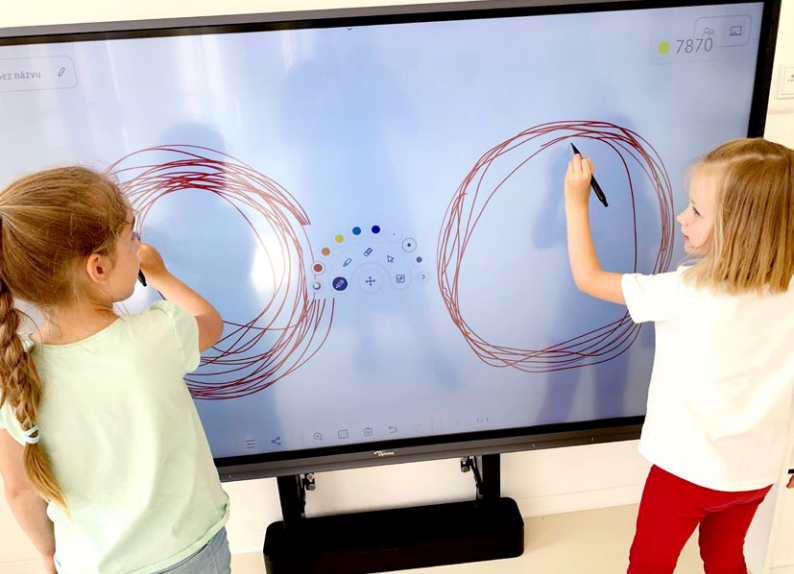

Olivka Building

Last places available in the Goldfish Pre-School Preparatory Class

The Goldfish class of the GENIUS kindergarten at Olivka offers a specially prepared programme primarily designed for the GENIUS elementary school. The children prepare for the transition from future first-grader to schoolgoer in the smoothest and most natural way possible, bonding and strengthening their relationships.

For more information and to arrange an individual tour, please email: info@genius-school.cz