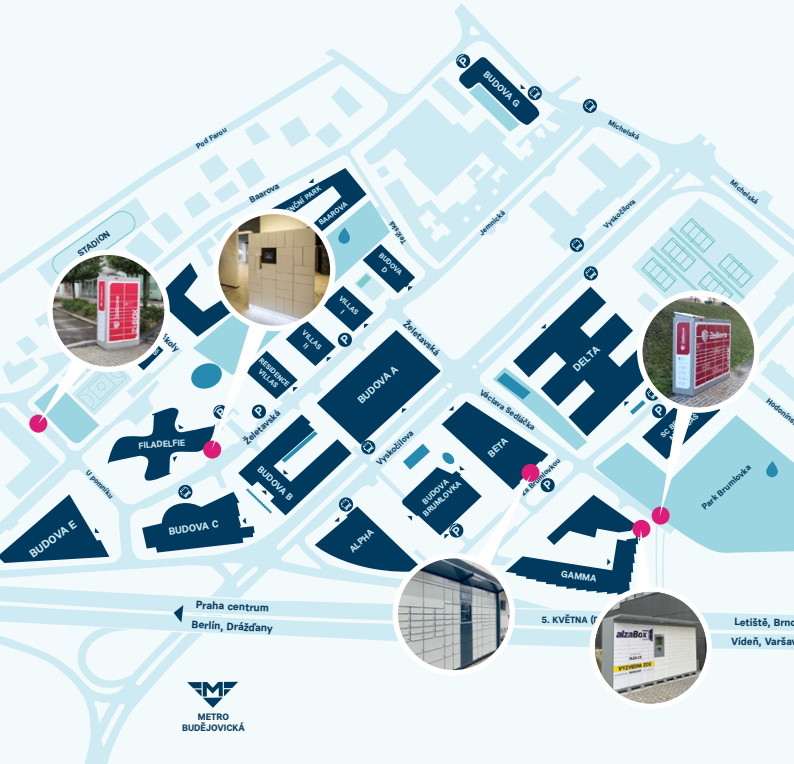

Brumlovka

Storage boxes at Brumlovka

An increased frequency of deliveries and waiting couriers can be expected in connection with Christmas gifts. Strategically placed storage bins that are accessible 24/7 can save you and them time.

Z-BOXES used by Zásilkovna can be found in two places, on Václava Sedláčka St. by the Gamma (O2) building and on U pomníku St. by the ČEZ building, where you can also find the **ALZA BOX** there.

There are also two shared delivery boxes at Brumlovka used by any supplier (Česká pošta, PPL and others). An **OX POINT** is located at the Za Brumlovkou car park, by the entrance to the Beta building garage. **BLOCKS** can be found in the Filadelfie building in the entrance to the offices from Želetavská Street. All you have to do to collect is register your telephone number. **You can find instructions HERE.**

We remind you that the main reception desks at the various buildings cannot accept personal parcels. Issue points are therefore an ideal way to collect a parcel in order and on time.

Brumlovka.